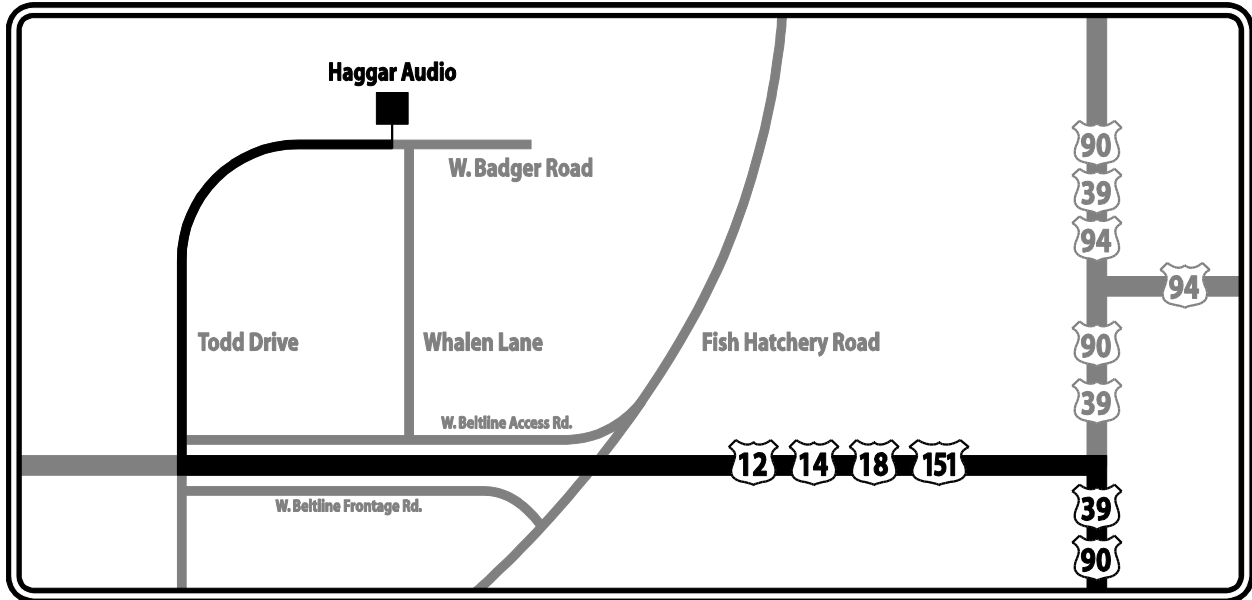

## Driving Directions to Hagggar Audio from Chicago/Janesville/Rockford

We are located at 2302 W. Badger Road on the south side of Madison, Wisconsin.

Take I-90 west from Janesville toward Madison.

Follow the Interstate until you reach exit 142A on the left to merge onto US 12W / US 18W.

Follow the West Beltline Highway to exit 259, Todd Drive. Head straight down ramp, and turn right on Todd Drive. As you curve to the east, the road becomes West Badger Road. We are located at 2302 W. Badger Road in the ProVideo building (with the big gold arrow on it), first door on the left.