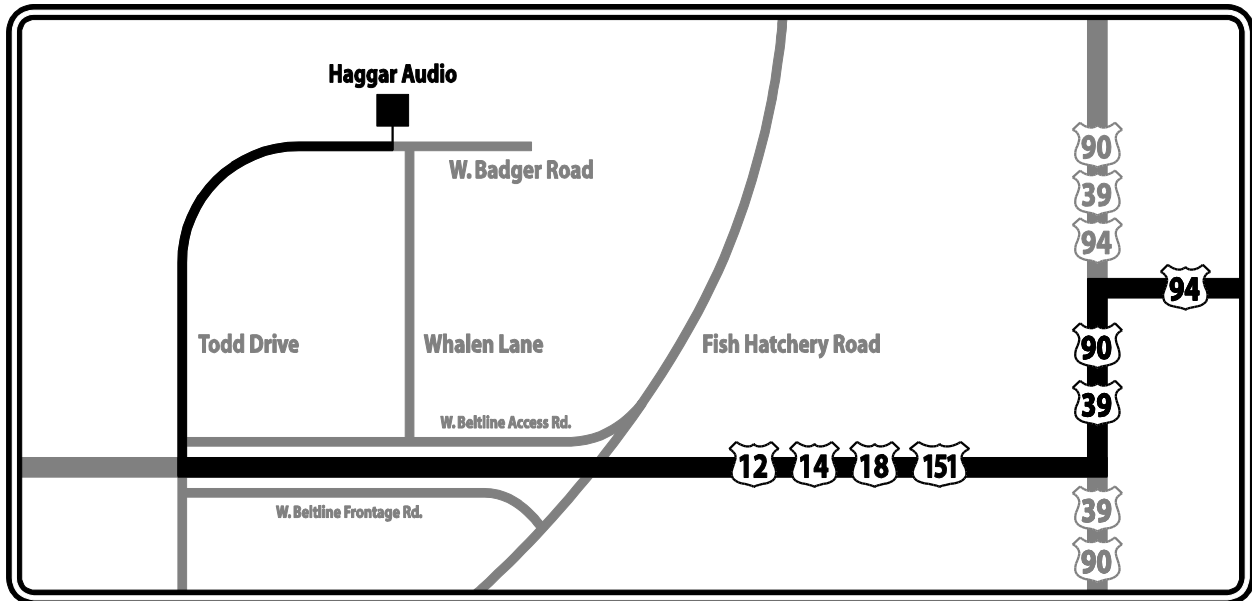

Driving Directions to Hagggar Audio from Milwaukee

We are located at 2302 W. Badger Road on the south side of Madison, Wisconsin.

Follow I-94 west toward Madison.

Take exit 240A on the left for Interstate 90E / Interstate 39S towards Janesville.

Take exit 142A on the right to merge onto US 12W / US 18W.

Follow the West Beltline Highway to exit 259, Todd Drive. Head straight down ramp, and turn right on Todd Drive. As you curve to the east, the road becomes West Badger Road. We are located at 2302 W. Badger Road in the ProVideo building (with the big gold arrow on it), first door on the left.