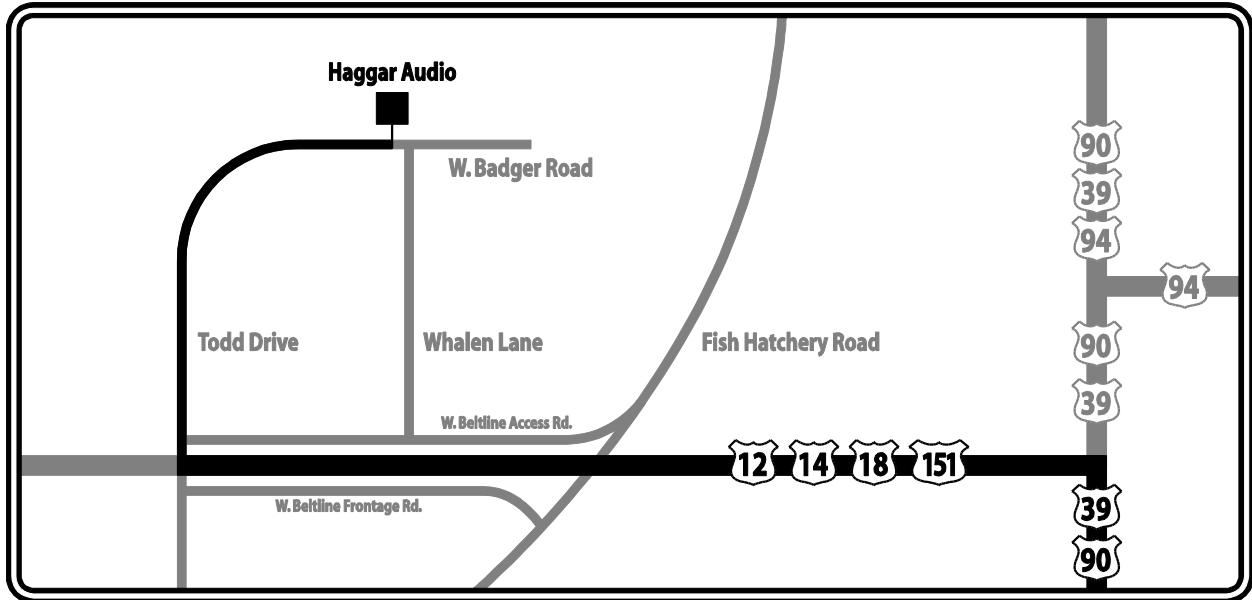

## Driving Directions to Hagggar Audio from Chicago/Janesville/Rockford

We are located at 2302 W. Badger Road on the south side of Madison, Wisconsin.

Take I-90 west from Janesville toward Madison.

Follow the Interstate until you reach exit 142A on the left to merge onto US 12W / US 18W.

Follow the West Beltline Highway to exit 259, Todd Drive. Head straight down ramp, and turn right on Todd Drive. As you curve to the east, the road becomes West Badger Road. We are located at 2302 W. Badger Road in the Mirror 34 building, first door on the left.