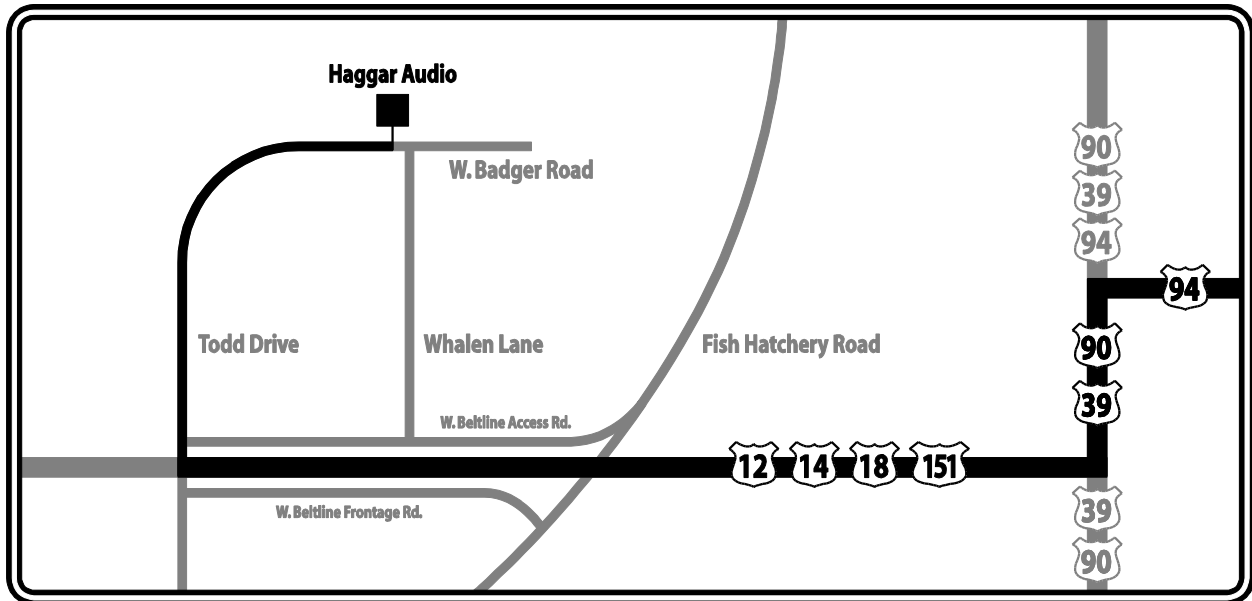

Driving Directions to Haggarr Audio from Milwaukee

We are located at 2302 W. Badger Road on the south side of Madison, Wisconsin.

Follow I-94 west toward Madison.

Take exit 240A on the left for Interstate 90E / Interstate 39S towards Janesville.

Take exit 142A on the right to merge onto US 12W / US 18W.

Follow the West Beltline Highway to exit 259, Todd Drive. Head straight down ramp, and turn right on Todd Drive. As you curve to the east, the road becomes West Badger Road. We are located at 2302 W. Badger Road in the Mirror 34 building, first door on the left.